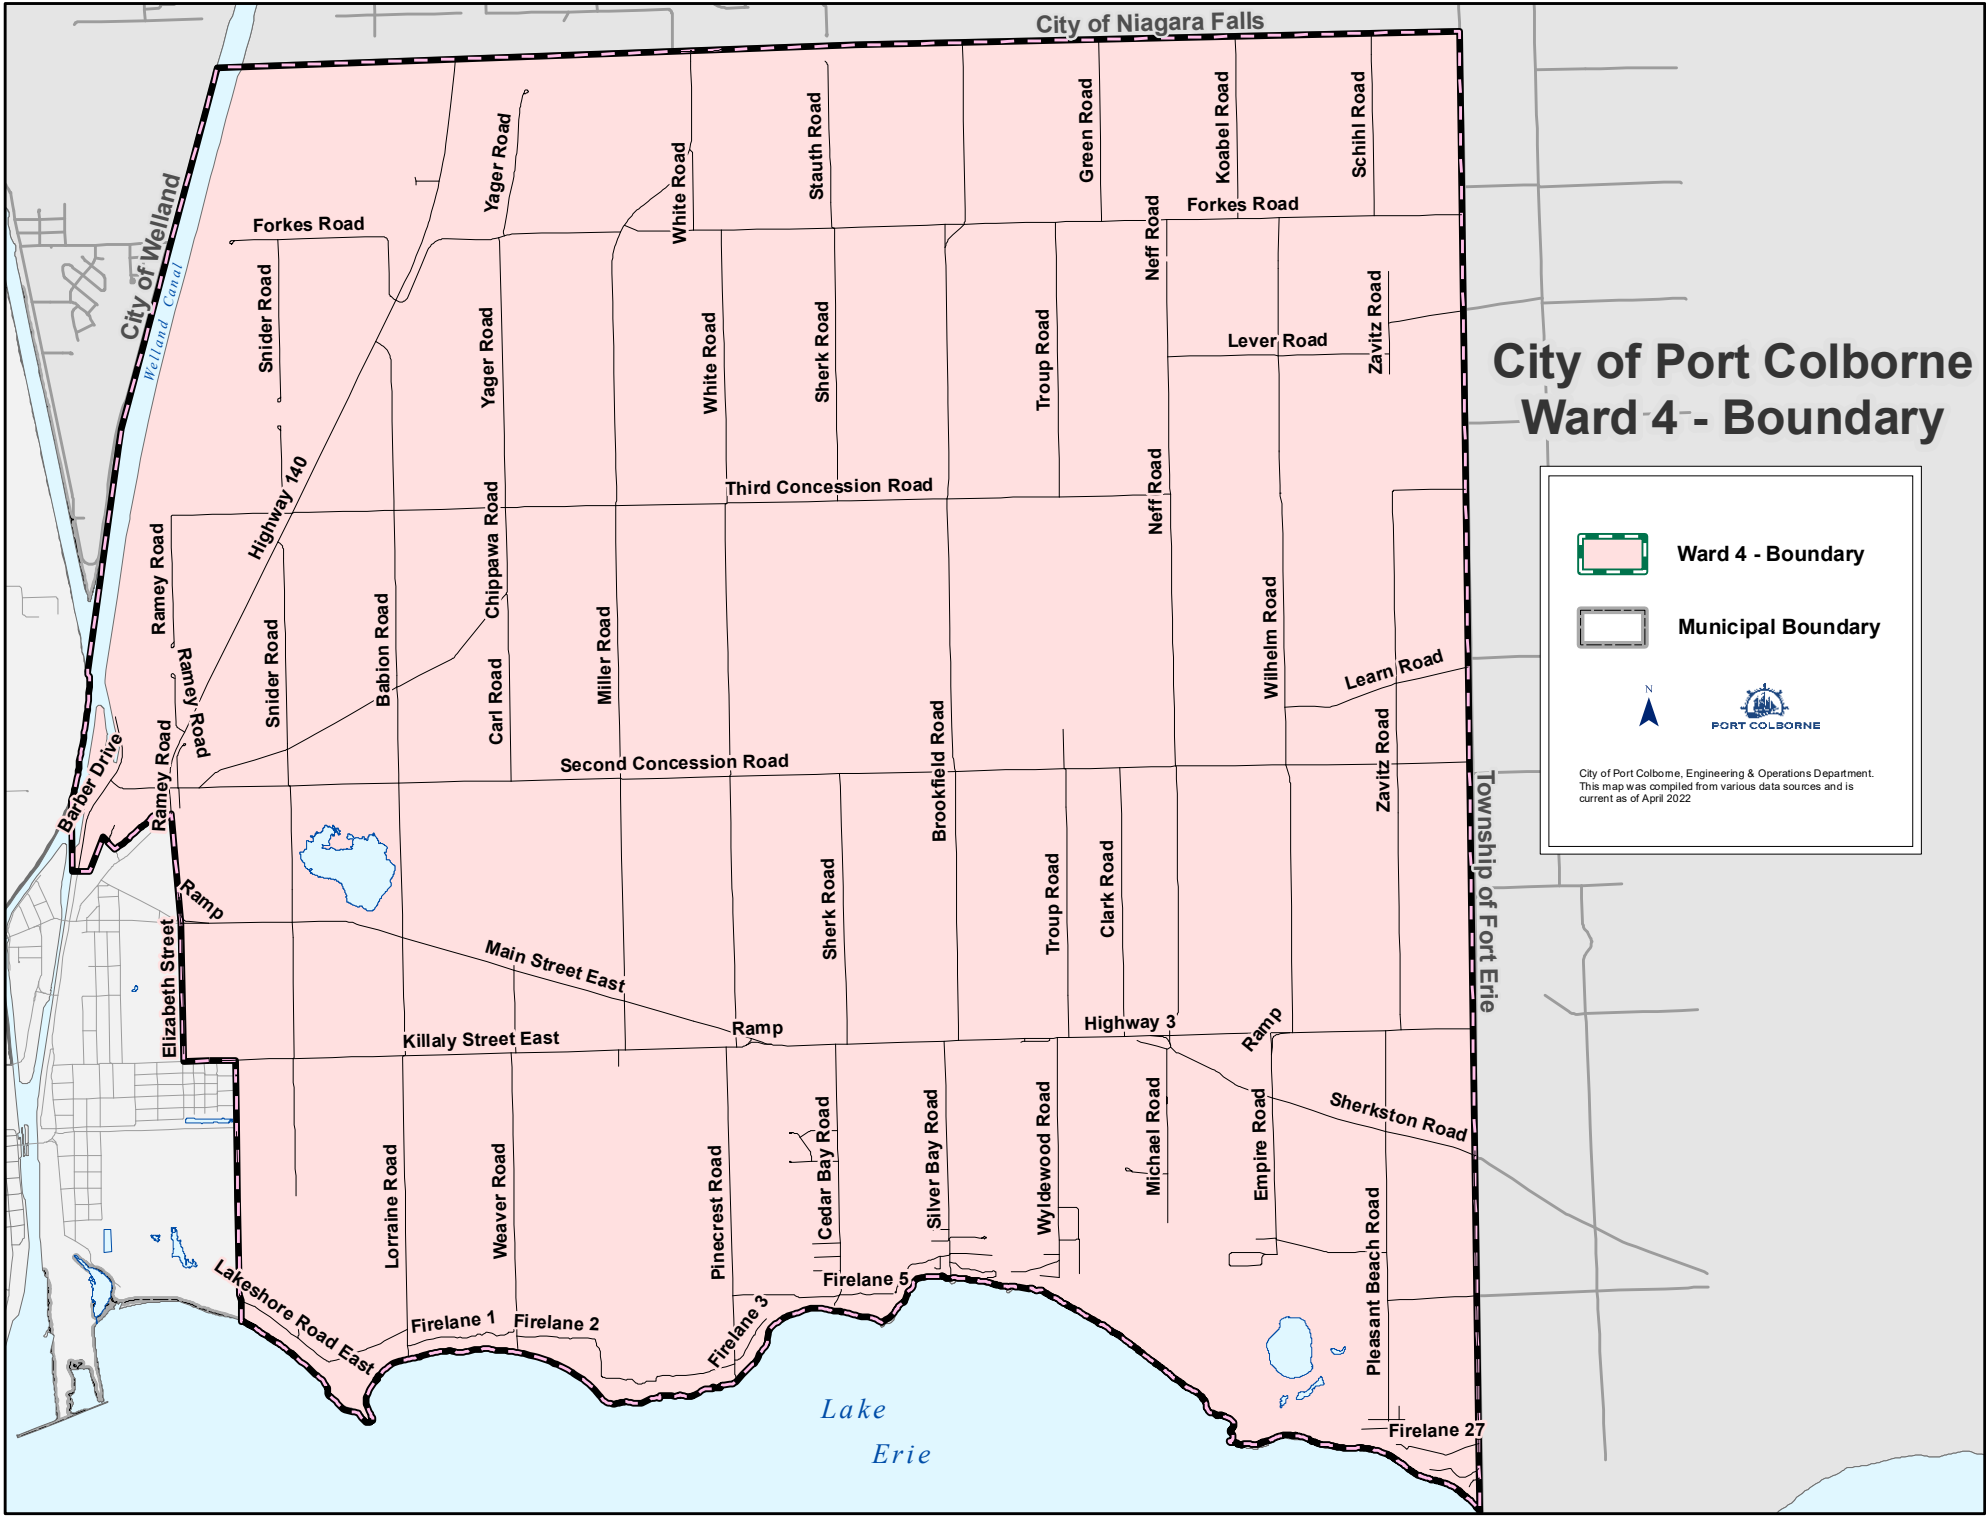

City of Niagara Falls

City of Port Colborne Ward 4 - Boundary

Ward 4 - Boundary

Municipal Boundary

City of Welland
Welland Canal

Township of Fort Erie

Lake
Erie

Forkes Road

Snider Road

Yager Road

White Road

Stauth Road

Green Road

Koabel Road

Schihl Road

Snider Road

Yager Road

White Road

Sherk Road

Troup Road

Neff Road

Forkes Road

Lever Road

Zavitz Road

Highway 140

Chippawa Road

Third Concession Road

Neff Road

Ramey Road

Ramey Road

Snider Road

Babion Road

Carl Road

Miller Road

Second Concession Road

Brookfield Road

Wilhelm Road

Learn Road

Barber Drive

Ramey Road

Ramp

Snider Road

Main Street East

Second Concession Road

Sherk Road

Troup Road

Clark Road

Zavitz Road

Elizabeth Street

Killaly Street East

Ramp

Highway 3

Ramp

Lorraine Road

Weaver Road

Pinecrest Road

Cedar Bay Road

Silver Bay Road

Wyldewood Road

Michael Road

Empire Road

Sherkston Road

Lakeshore Road East

Firelane 1

Firelane 2

Firelane 3

Firelane 5

Firelane 27

Pleasant Beach Road