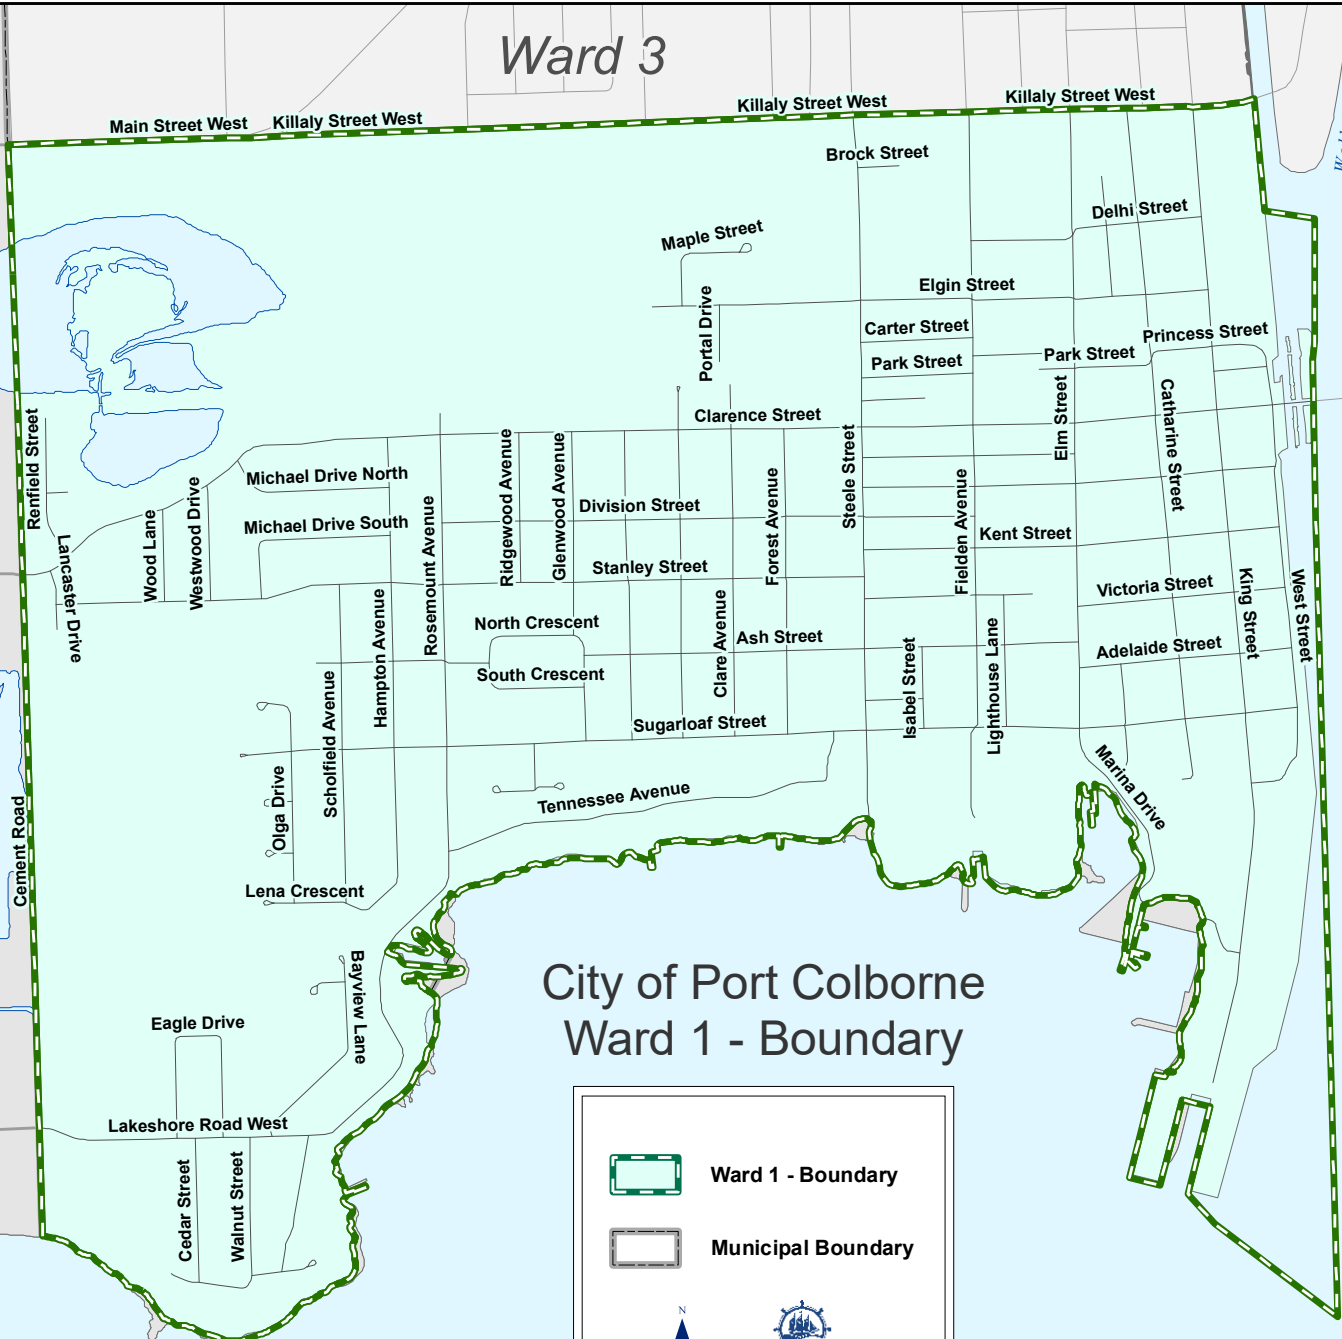

Ward 3

Ward 2

Township of
Wainfleet

Lake
Erie

City of Port Colborne Ward 1 - Boundary

Ward 1 - Boundary

Municipal Boundary

City of Port Colborne, Engineering & Operations Department.
This map was compiled from various data sources and is
current as of April 2022

City of Port Colborne Ward 2 - Boundary

Ward 3

Ward 2 - Boundary

Municipal Boundary

N

PORT COLBORNE

City of Port Colborne, Engineering & Operations Department.
This map was compiled from various data sources and is
current as of April 2022.

Township of Wainfleet

Nugent Road Ramp

West Side Road

Barrick Road

Main Street West

Main Street West

Merritt Parkway

Coronation Drive

Sherk Road

Troup Road

Clark Road

Zavitz Road

Elizabeth Street

Killaly Street East

Ramp

Highway 3